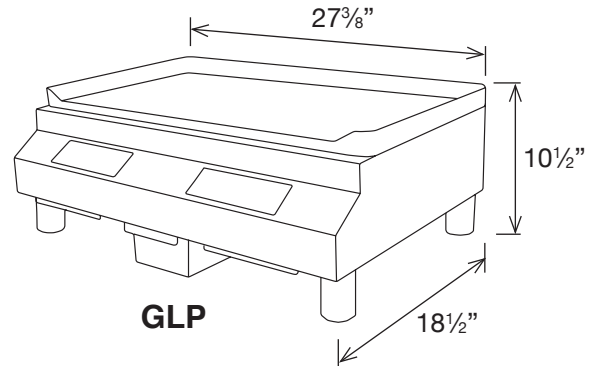

Induction Griddles

SPECIFICATIONS

MODEL	ELECTRICAL	EXTERIOR DIMENSIONS	WORK SURFACE DIMENSIONS	SHIPPING WEIGHT	NEMA PLUG
BGIC 3000	208/240V, 1PH 3.0KW, 12/14 Amps	15½"W x 20¾"D x 7⅞"H	11¾"W x 14¾"D	63 lbs	6 - 20P
BGIC 3600	208/240V, 1PH 3.6KW, 15/17 Amps	15½"W x 20¾"D x 7⅞"H	11¾"W x 14¾"D	63 lbs	L6-30P
DGIC 3000	208/240V, 1PH 3.0KW, 12/14 Amps	17⅓"W x 22⅞"D x 9"H	11¾"W x 14¾"D	63 lbs	6 - 20P
DGIC 3600	208/240V, 1PH 3.6KW, 15/17 Amps	17⅓"W x 22⅞"D x 9"H	11¾"W x 14¾"D	63 lbs	L6 - 30P
GLP 6000	208/240V, 1PH 6.0KW, 25/29 Amps	27⅜"W x 18½"D x 10½"H	25"W x 12½"D	110 lbs	6 - 50P

MODEL	CUT OUT SIZE DROP-IN
DGIC 3000/3600	16¼"W x 21¾"D

*All equipment must be plugged into a dedicated circuit of the proper ratings.

WARRANTY: Limited two-year parts and labor