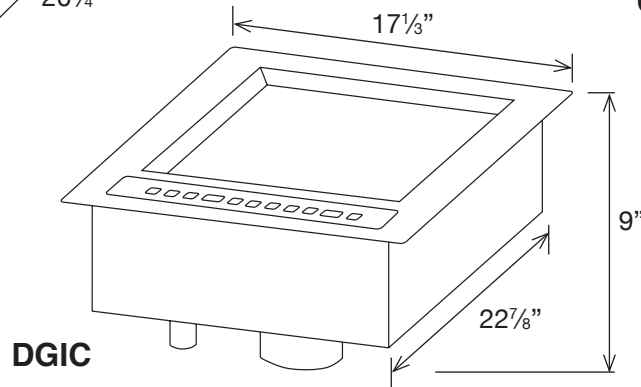

GAZELLE

DGIC 3000, 3600

208/240 V

- Drop-in, single zone
- Stainless steel casing with multi-layer grill surface
- Capacitive touch controls with 4 digits display
- 3 preset settings
- Control panel: on/off + (+/-)

Induction Griddles

BGIC

GLP

DGIC

SPECIFICATIONS

MODEL	ELECTRICAL	EXTERIOR DIMENSIONS	WORK SURFACE DIMENSIONS	SHIPPING WEIGHT	NEMA PLUG
BGIC 3000	208/240V, 1PH 3.0KW, 12/14 Amps	15½"W x 20¾"D x 7⅞"H	11¾"W x 14¾"D	63 lbs	6 - 20P
BGIC 3600	208/240V, 1PH 3.6KW, 15/17 Amps	15½"W x 20¾"D x 7⅞"H	11¾"W x 14¾"D	63 lbs	L6-30P
DGIC 3000	208/240V, 1PH 3.0KW, 12/14 Amps	17⅓"W x 22⅞"D x 9"H	11¾"W x 14¾"D	63 lbs	6 - 20P
DGIC 3600	208/240V, 1PH 3.6KW, 15/17 Amps	17⅓"W x 22⅞"D x 9"H	11¾"W x 14¾"D	63 lbs	L6 - 30P
GLP 6000	208/240V, 1PH 6.0KW, 25/29 Amps	27⅜"W x 18½"D x 10½"H	25"W x 12½"D	110 lbs	6 - 50P