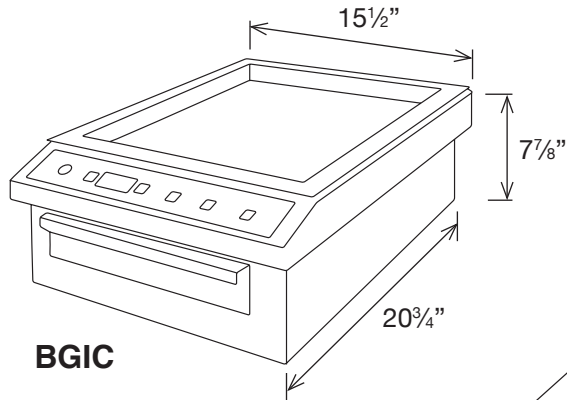

GAZELLE

DGIC 3000, 3600

208/240 V

- Drop-in, single zone
- Stainless steel casing with multi-layer grill surface
- Capacitive touch controls with 4 digits display
- 3 preset settings
- Control panel: on/off + (+/-)

Induction Griddles

BGIC

GLP

DGIC

SPECIFICATIONS

MODEL	ELECTRICAL	EXTERIOR DIMENSIONS	WORK SURFACE DIMENSIONS	SHIPPING WEIGHT	NEMA PLUG
BGIC 3000	208/240V, 1PH 3.0KW, 12/14 Amps	15½"W x 20¾"D x 7⅞"H	11¾"W x 14¾"D	63 lbs	6 - 20P
BGIC 3600	208/240V, 1PH 3.6KW, 15/17 Amps	15½"W x 20¾"D x 7⅞"H	11¾"W x 14¾"D	63 lbs	L6-30P
DGIC 3000	208/240V, 1PH 3.0KW, 12/14 Amps	17⅓"W x 22⅞"D x 9"H	11¾"W x 14¾"D	63 lbs	6 - 20P
DGIC 3600	208/240V, 1PH 3.6KW, 15/17 Amps	17⅓"W x 22⅞"D x 9"H	11¾"W x 14¾"D	63 lbs	L6 - 30P
GLP 6000	208/240V, 1PH 6.0KW, 25/29 Amps	27⅜"W x 18½"D x 10½"H	25"W x 12½"D	110 lbs	6 - 50P

MODEL	CUT OUT SIZE DROP-IN
DGIC 3000/3600	16¼"W x 21¾"D

*All equipment must be plugged into a dedicated circuit of the proper ratings.

WARRANTY: Limited two-year parts and labor