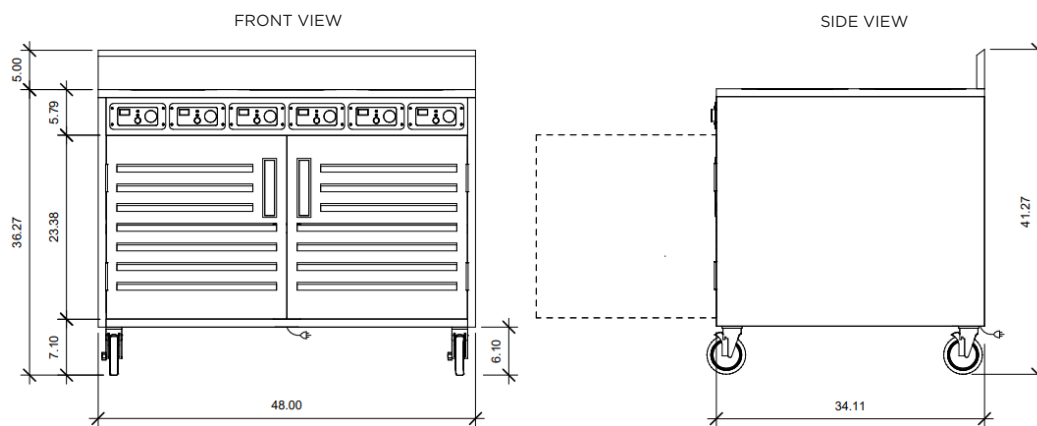

Agency Listings:

- FCC
- ETL
- ETL-Sanitation to NSF-4
- UL-197

Features:

- 304 Stainless Steel Welded Construction
- 304 Series Stainless Steel Top & Exterior
- (1) Fix Mid Shelf
- Durable, easy to clean stainless steel body
- Individually mounted controls in apron
- Knurled knob for better grip & control
- Durable, 5" stainless-steel backsplash
- Interior power management
- Optional stainless steel doors with pocket handles
- Recessed 5" Swivel Casters with Brakes
- Made to order in the USA

Key Dimensions:

4-Zone

6-Zone

Electric Requirements:

Each BOH Series Flameless Cooking Induction Cart comes with its own Power Management System, powering the entire unit with a single receptacle, eliminating the need for multiple receptacles at various voltages.