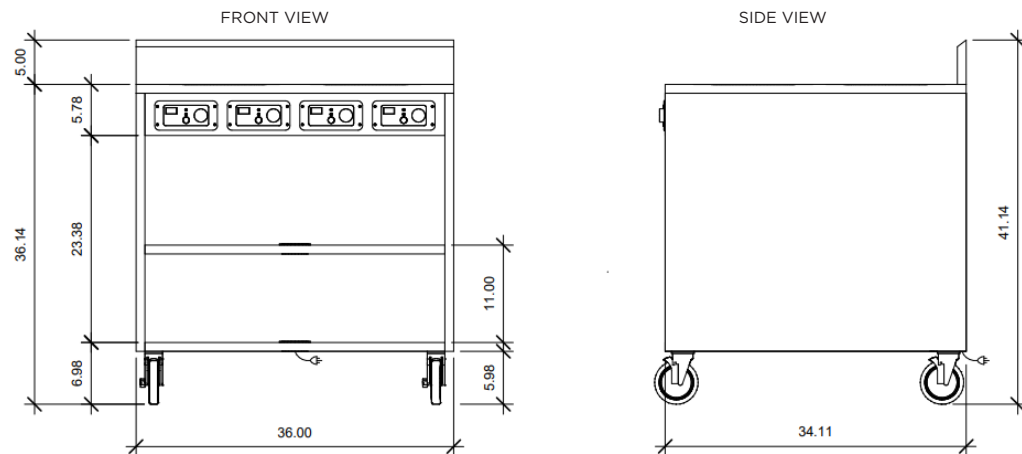

Agency Listings:

- FCC
- ETL
- ETL-Sanitation to NSF-4
- UL-197

Features:

- 304 Stainless Steel Welded Construction
- 304 Series Stainless Steel Top & Exterior
- (1) Fix Mid Shelf
- Durable, easy to clean stainless steel body
- Individually mounted controls in apron
- Knurled knob for better grip & control
- Durable, 5" stainless-steel backsplash
- Interior power management
- Optional stainless steel doors with pocket handles
- Recessed 5" Swivel Casters with Brakes
- Made to order in the USA

Key Dimensions:

4-Zone

6-Zone

Electric Requirements:

Each BOH Series Flameless Cooking Induction Cart comes with its own Power Management System, powering the entire unit with a single receptacle, eliminating the need for multiple receptacles at various voltages.