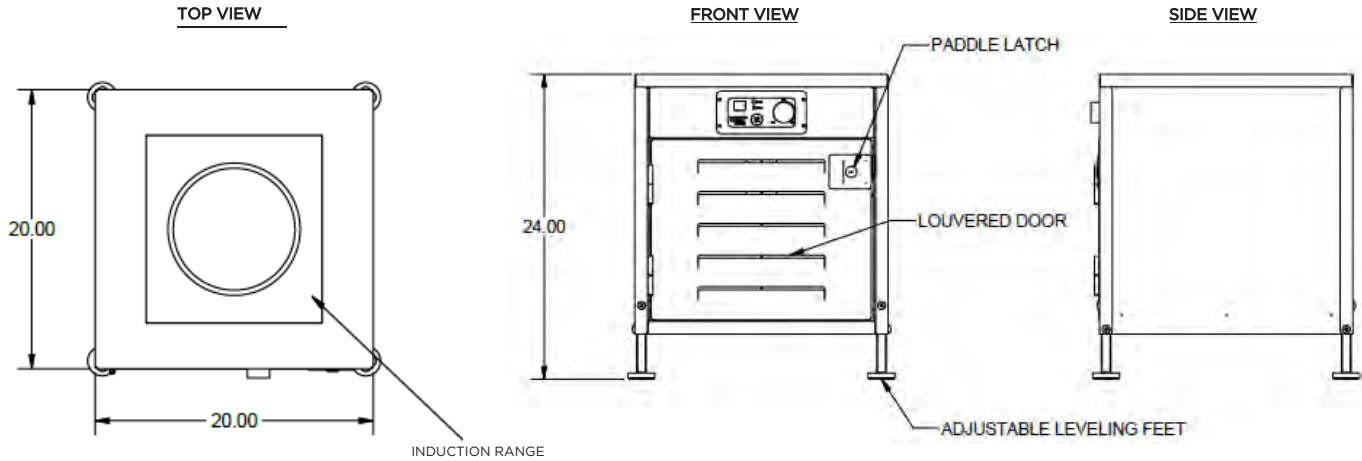

BOH Series Stock Pot Induction Range

Models:

SKU	Ranges	Product Dimensions	Product Weight	Shipping Dimensions*	Shipping Weight
BOH-3500STP	SM-350R	20"W x 20"D x 24"H	60 lbs	24"W x 24"D x 36"H	90 lbs
BOH-2600STP	SM-261R				
BOH-1800STP	SM-181R				

Key Dimensions:

24"

Recommended Capacities:

SKU	Power (w)	Recommended Capacity*	Application
BOH-3500STP	3500	25 qt	Cooking
BOH-2600STP	2600	15 qt	Cooking
BOH-1800STP	1800	10 qt	Light Cook / Hold

*Based on Energy Star/ EPA testing guidelines for energy-efficient cooking and reduced power consumption. These recommendations are aligned with our sustainability initiative, however, larger quantities may be used.