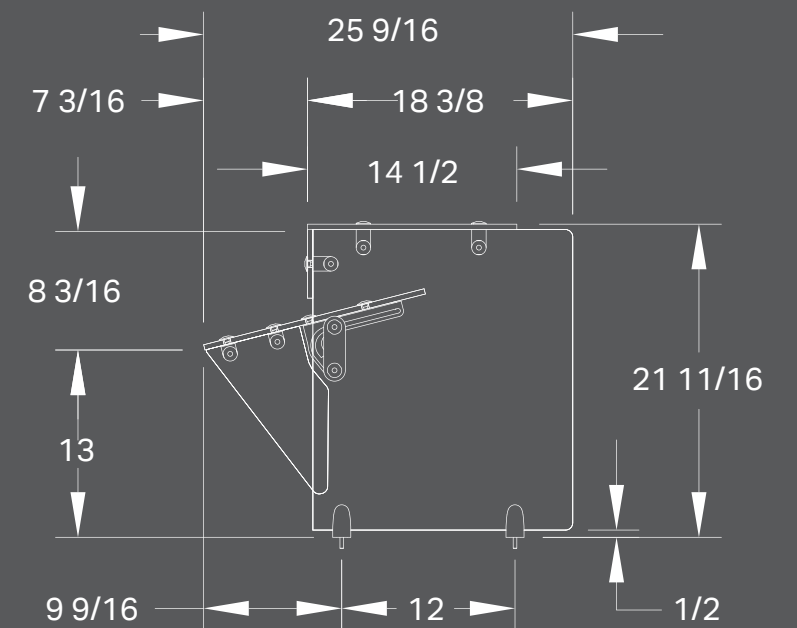

VERSA-GARD®

We make food look better.

////////////////////CENTERLINE DIMENSIONS

L / L1 = 62" Max
L2 = 124" Max

(* - Middle support is centered unless L1 dimension is specified)

APTUR® VGCP15-SK

//////////////////// SIDE ELEVATIONS