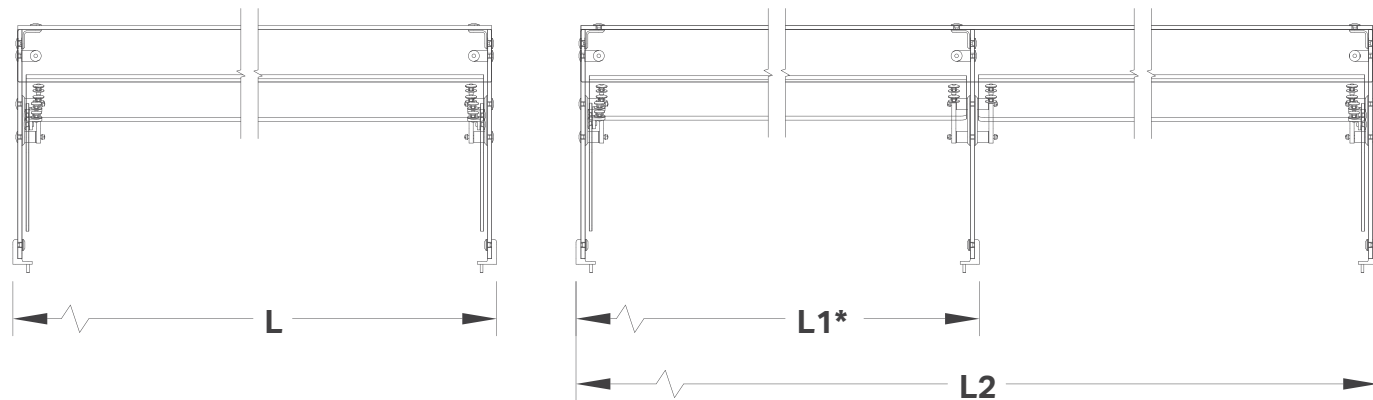

# VERSA-GARD®

We make food look better.

////////////////////CENTERLINE DIMENSIONS

**L / L1** = 62" Max  
**L2** = 124" Max

(\* - Middle support is centered unless L1 dimension is specified)