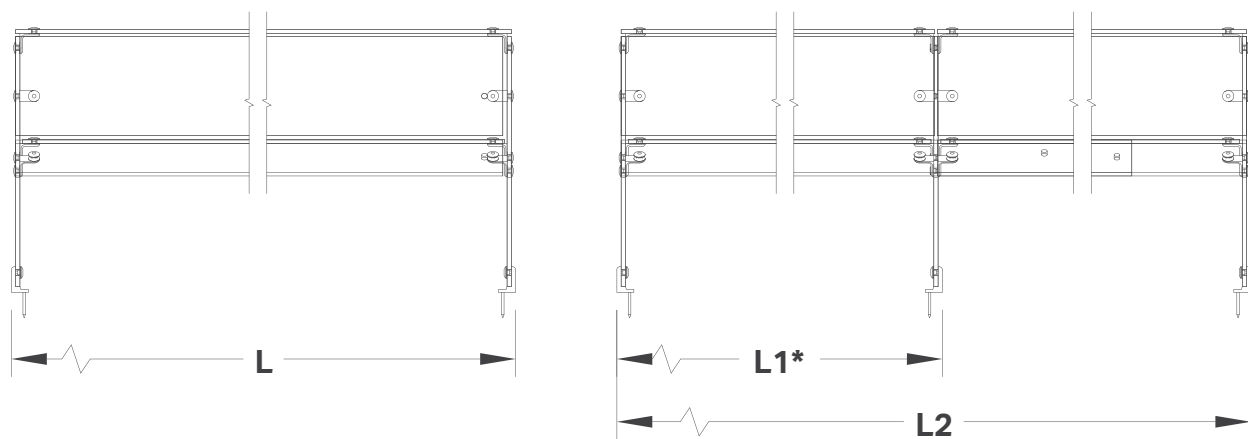

////// SIDE ELEVATIONS

//////CENTERLINE DIMENSIONS

L / L1 = 96" Max
L2 = 192" Max

(* - Middle support is centered unless L1 dimension is specified)

VERSA-GARD®
We make food look better.

CAPTUR® VGCP9-CT

//////////////////// **MODEL FEATURES**

- Self-Service Food Protector with Closed Upper Display
- For Self-Service Applications
- Upper Shelf for Food Display
- Achieves Maximum Visibility with Minimalist Hardware
- Low-maintenance & Easy to Clean
- Span up to 96" o.a. with 3/4"Ø Center Support
- Center Support not Required under 62" o.a. length
- 3/8" Clear Tempered Glass Front Panel
- 3/8" Clear Tempered Glass Top Shelf, Intermediate Shelf, and Side Panels
- Precision-machined Hardware in 6061-T6 Aluminum
- Available with LED Light and/or Food Warmers