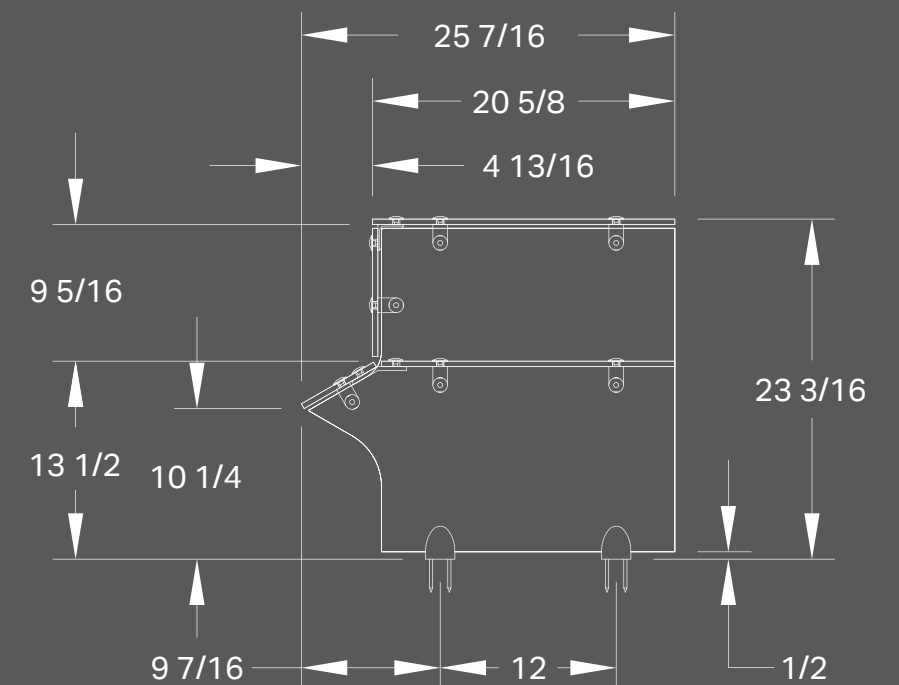

////// SIDE ELEVATIONS

//////CENTERLINE DIMENSIONS

L / L1 = 96" Max
L2 = 192" Max

(* - Middle support is centered unless L1 dimension is specified)

VERSA-GARD®
We make food look better.

CAPTUR® VGCP9-CT

//////////////////// **MODEL FEATURES**

- Self-Service Food Protector with Closed Upper Display
- For Self-Service Applications
- Upper Shelf for Food Display
- Achieves Maximum Visibility with Minimalist Hardware
- Low-maintenance & Easy to Clean
- Span up to 96" o.a. with 3/4"Ø Center Support
- Center Support not Required under 62" o.a. length
- 3/8" Clear Tempered Glass Front Panel
- 3/8" Clear Tempered Glass Top Shelf, Intermediate Shelf, and Side Panels
- Precision-machined Hardware in 6061-T6 Aluminum
- Available with LED Light and/or Food Warmers