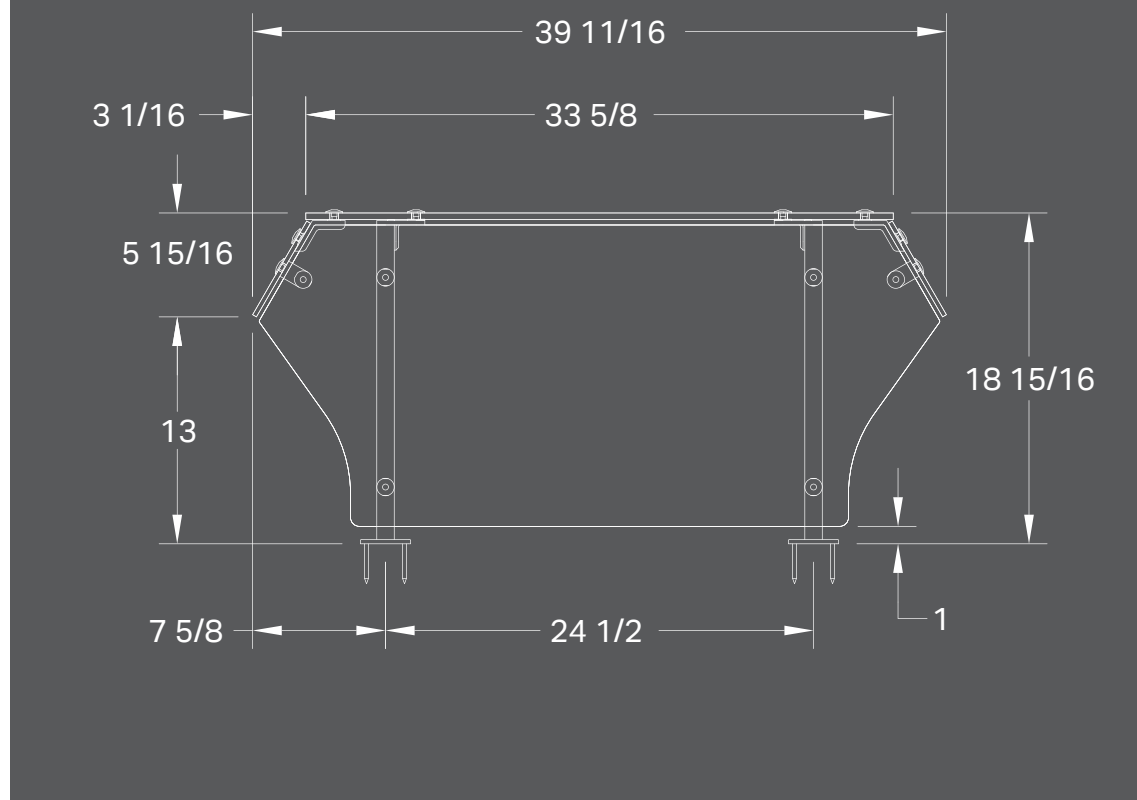

# VG7-DS

////// SIDE ELEVATIONS

////// CENTERLINE DIMENSIONS

## MODEL FEATURES

- Double Sided Self-Service Food Protector for Extended Spans
- For Self-Service Applications
- Top Shelf for Display and Additional Protection
- Up to 96" Centerline Span Between Supports
- 1"OD Solid, Precision-machined Supports - 6061-T6 Aluminum or 303 Stainless Steel
- 1/4" Clear Tempered Glass Front Panel
- 3/8" Clear Tempered Glass Top Shelf (standard)
- 1/4" Clear Tempered Glass End Panels
- Available with Lights and/or Food Warmers