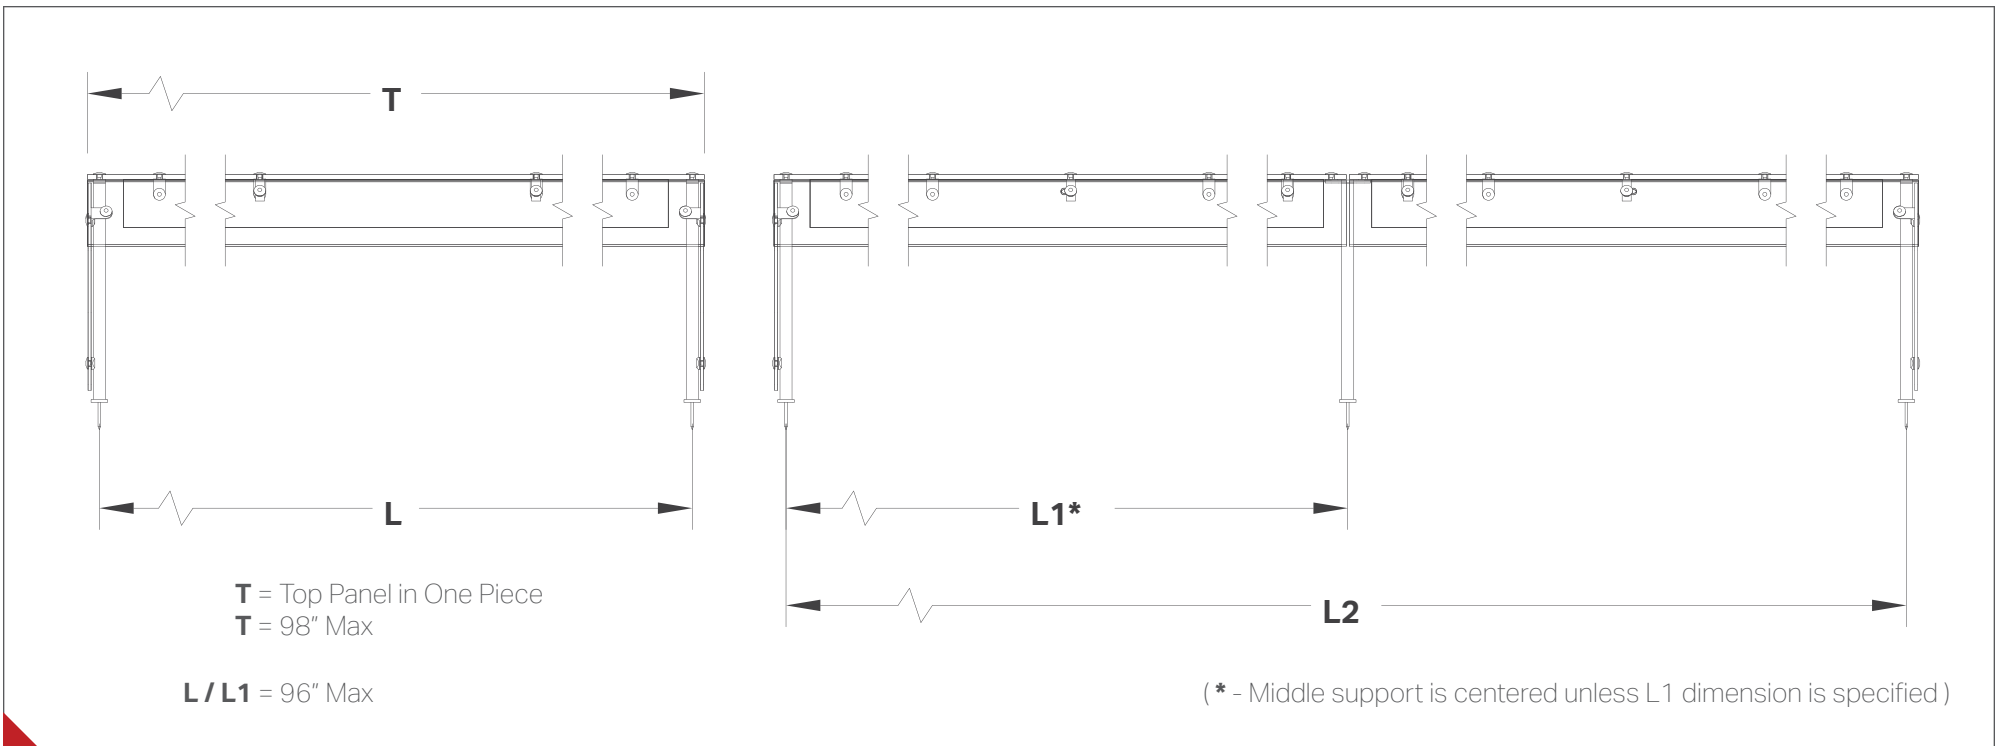

# VG7-DS

////// SIDE ELEVATIONS

////// CENTERLINE DIMENSIONS

## MODEL FEATURES

- Double Sided Self-Service Food Protector for Extended Spans
- For Self-Service Applications
- Top Shelf for Display and Additional Protection
- Up to 96" Centerline Span Between Supports
- 1"OD Solid, Precision-machined Supports - 6061-T6 Aluminum or 303 Stainless Steel
- 1/4" Clear Tempered Glass Front Panel
- 3/8" Clear Tempered Glass Top Shelf (standard)
- 1/4" Clear Tempered Glass End Panels
- Available with Lights and/or Food Warmers