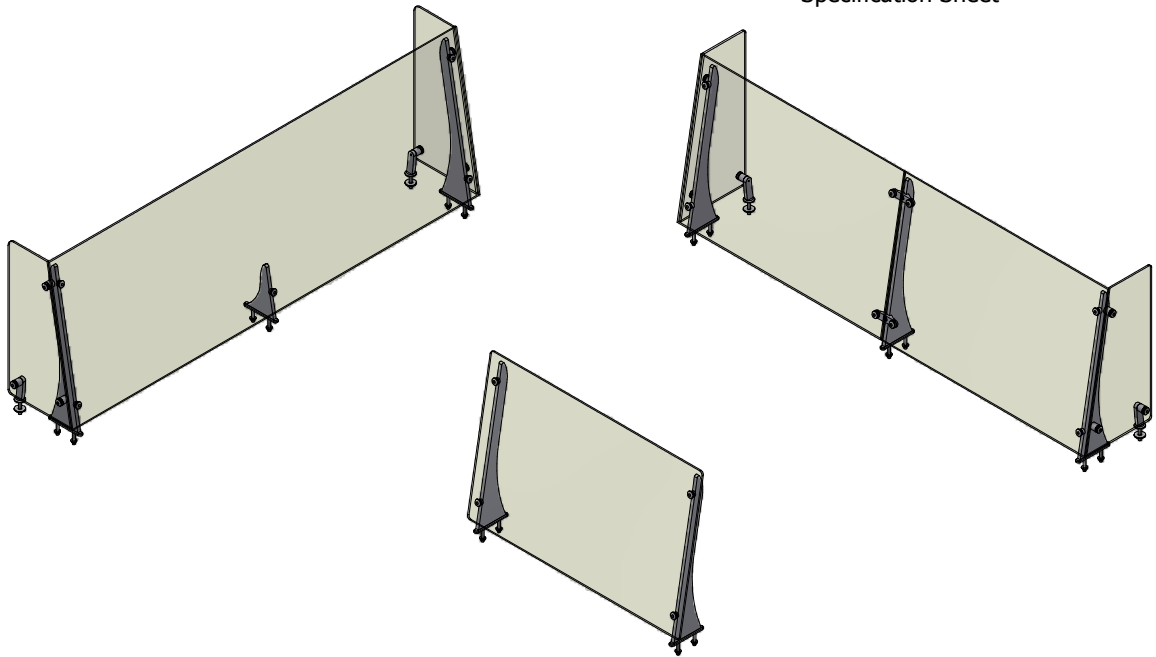

- 1/4" Front - Std
- 3/8" Front

OPTIONS (*):

- End Panel - LT
- End Panel - RT

(*) Not all options available on all models. Contact Factory for specific information. For Mounting Options, see Mounting Specification Sheet

SPECIFY COUNTER HEIGHT

- 34" High
- 36" High

End panels are 1/4" clear glass unless otherwise specified.

- Centerline Dimensions -
 L / L1 - 48" Max (1/4" Glass)
 60" Max (3/8" Glass)
 66" Max (Utilizing 8-1/2" Intermediate Support)

** 26" For 34" High Counter
 24" For 36" High Counter

(* - Middle support is centered unless L1 dimension is specified)