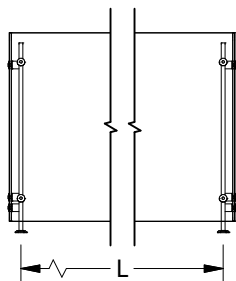

- 1/4" Front - Std
- 3/8" Front

OPTIONS (*):

- End Panel - LT
- End Panel - RT

(*) Not all options available on all models. Contact Factory for specific information. For Mounting Options, see Mounting Specification Sheet

SPECIFY COUNTER HEIGHT

- 34" High
- 36" High

End panels are 1/4" clear glass unless otherwise specified.

- Centerline Dimensions -
 L / L1 - 48" Max (1/4" Glass)
 60" Max (3/8" Glass)
 66" Max (Utilizing 8-1/2" Intermediate Support)

** 26" For 34" High Counter
 24" For 36" High Counter

(* - Middle support is centered unless L1 dimension is specified)