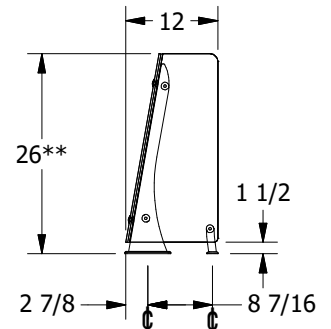

- 1/4" Front - Std
- 3/8" Front

OPTIONS (*):

- End Panel - LT
- End Panel - RT

(*) Not all options available on all models. Contact Factory for specific information. For Mounting Options, see Mounting Specification Sheet

SPECIFY COUNTER HEIGHT

- 34" High
- 36" High

End panels are 1/4" clear glass unless otherwise specified.

- Centerline Dimensions -
 L / L1 - 48" Max (1/4" Glass)
 60" Max (3/8" Glass)
 66" Max (Utilizing 8-1/2" Intermediate Support)

** 26" For 34" High Counter
 24" For 36" High Counter

(* - Middle support is centered unless L1 dimension is specified)