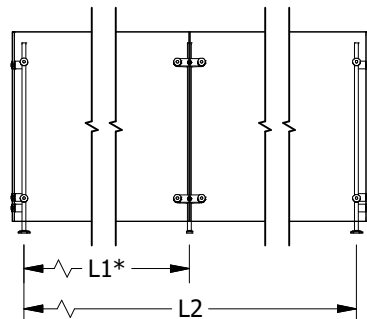

- 1/4" Front - Std
- 3/8" Front

OPTIONS (*):

- End Panel - LT
- End Panel - RT

(*) Not all options available on all models. Contact Factory for specific information. For Mounting Options, see Mounting Specification Sheet

SPECIFY COUNTER HEIGHT

- 34" High
- 36" High

End panels are 1/4" clear glass unless otherwise specified.

- Centerline Dimensions -
 L / L1 - 48" Max (1/4" Glass)
 60" Max (3/8" Glass)
 66" Max (Utilizing 8-1/2" Intermediate Support)

** 26" For 34" High Counter
 24" For 36" High Counter

(* - Middle support is centered unless L1 dimension is specified)