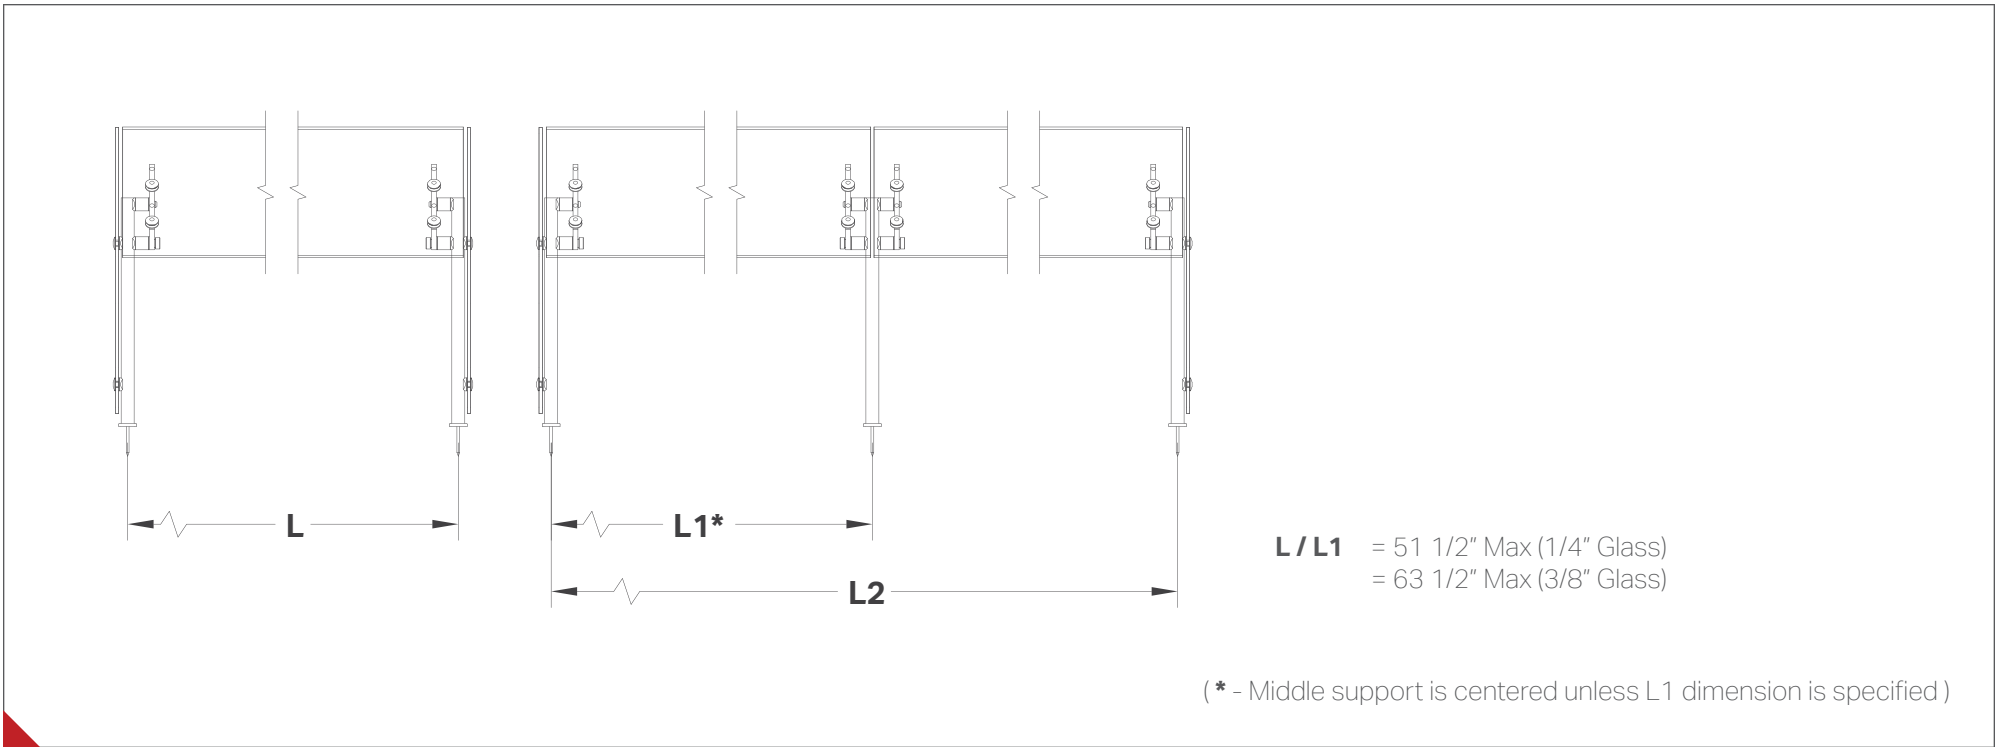

# VG<sup>®</sup>3

ADJUSTABLE SELF-SERVICE FOOD PROTECTOR

//////////////////// **SIDE ELEVATIONS**

//////////////////// **CENTERLINE DIMENSIONS**

//////////////////// **MODEL FEATURES**

- Adjustable Self-Service Food Protector
- For Self-Service Applications
- Easily Adjustable in 24 Different Self-Serve Positions
- Operator Friendly - Adjusts in Seconds
- Multiple Configurations to Adapt to Service Style
- Up to 60" Centerline Span Between Supports
- 1"OD Solid, Precision-machined Supports - 6061-T6 Aluminum or 303 Stainless Steel
- 1/4" (standard), or 3/8" Clear Tempered Glass Front Panel
- 1/4" Clear Tempered Glass End Panels