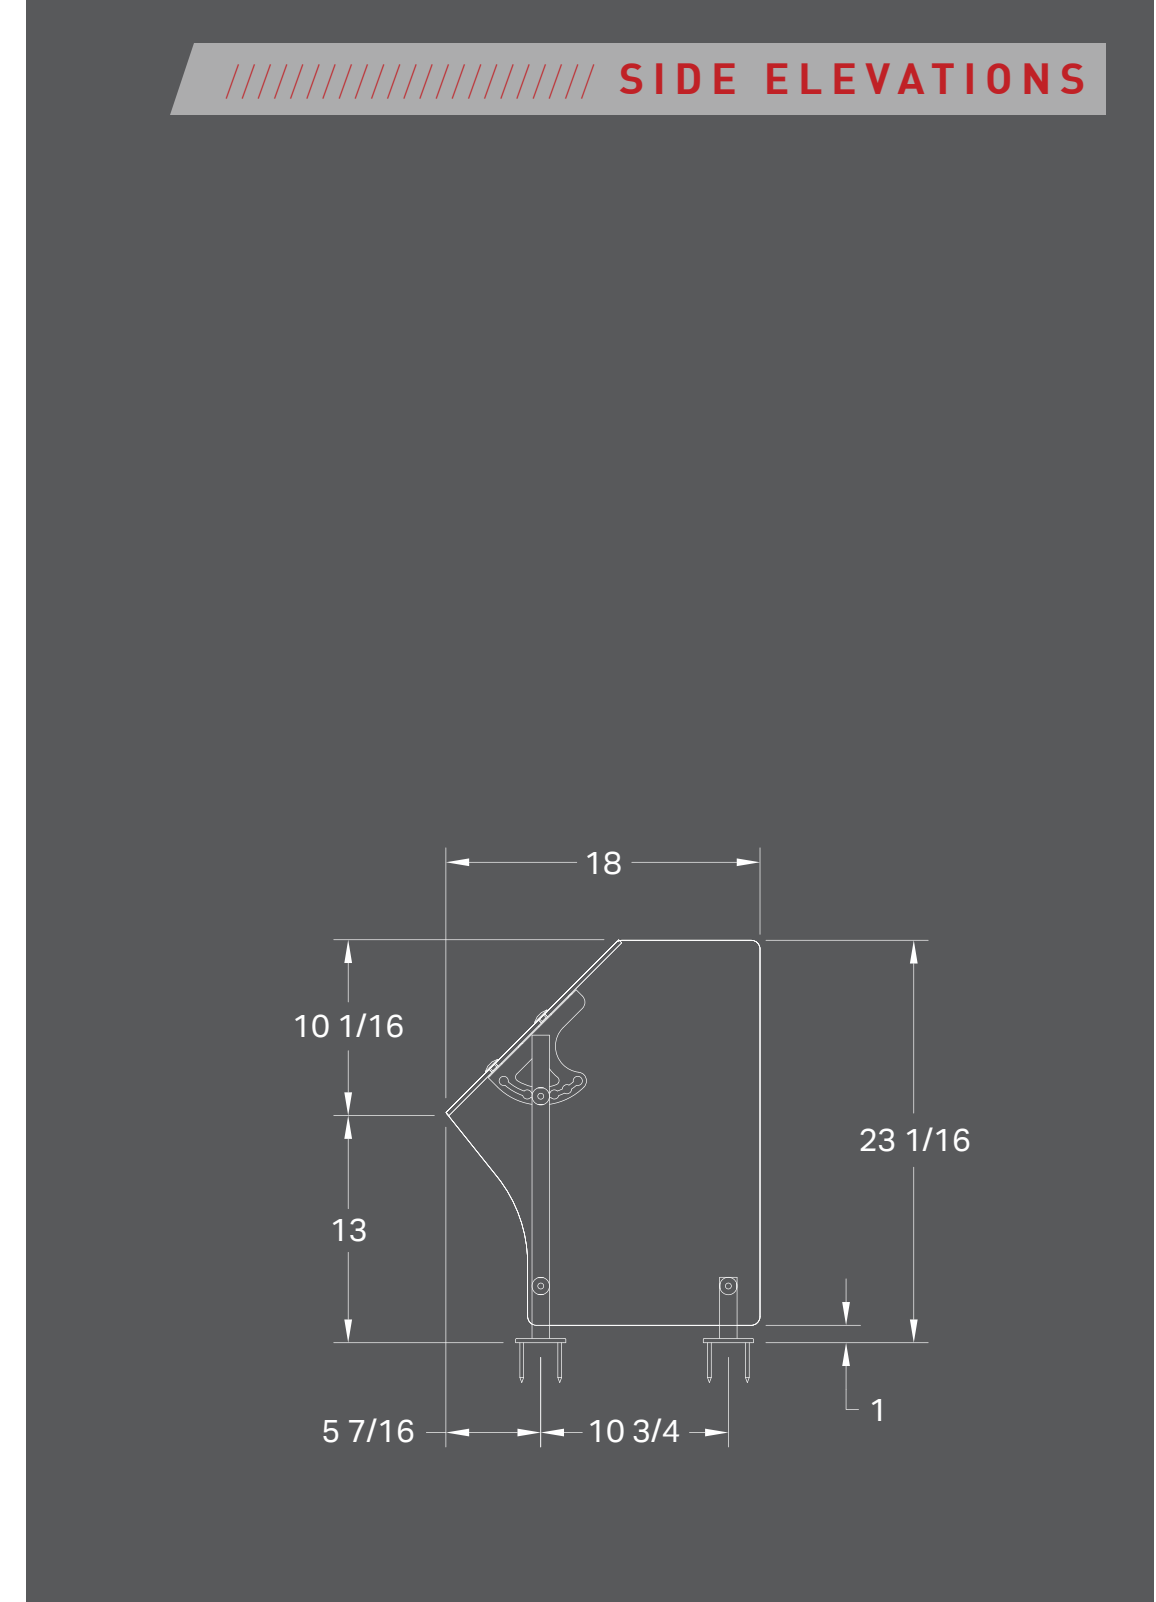

# VG<sup>®</sup>3

ADJUSTABLE SELF-SERVICE FOOD PROTECTOR

//////////////////// **SIDE ELEVATIONS**

//////////////////// **CENTERLINE DIMENSIONS**

//////////////////// **MODEL FEATURES**

- Adjustable Self-Service Food Protector
- For Self-Service Applications
- Easily Adjustable in 24 Different Self-Serve Positions
- Operator Friendly - Adjusts in Seconds
- Multiple Configurations to Adapt to Service Style
- Up to 60" Centerline Span Between Supports
- 1"OD Solid, Precision-machined Supports - 6061-T6 Aluminum or 303 Stainless Steel
- 1/4" (standard), or 3/8" Clear Tempered Glass Front Panel
- 1/4" Clear Tempered Glass End Panels