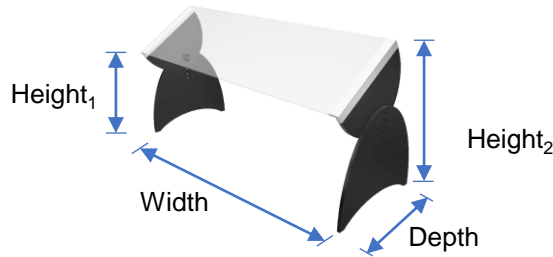

### Standard Warranty:

- 30 days from date of purchase against defects in material or workmanship

Pivoting, Portable Sneeze Guard

**Alternate Configurations:**

- 36" Folding, Portable Sneeze Guard, 19.5" H [Item #MSG3619]
- 48" Folding, Portable Sneeze Guard, 19.5" H [Item #MSG4819]
- 60" Folding, Portable Sneeze Guard, 19.5" H [Item #MSG6019]
- 36" Folding, Portable Sneeze Guard, 24.0" H [Item #MSG3624]
- 48" Folding, Portable Sneeze Guard, 24.0" H [Item #MSG4824]
- 60" Folding, Portable Sneeze Guard, 24.0" H [Item #MSG6024]
- 36" Fully Enclosed Sneeze Guard, 30.0" H [Item #TSSG3630]
- 48" Fully Enclosed Sneeze Guard, 30.0" H [Item #TSSG4830]
- 60" Fully Enclosed Sneeze Guard, 30.0" H [Item #TSSG6030]
- Custom configurations [Contact Spring USA]

**Key Dimensions:**

ITEM #	MAX WIDTH	MAX DEPTH	HEIGHT <sub>1</sub>	HEIGHT <sub>2</sub>	WEIGHT
PSG36B	36.0"	18.0"	17.3"	24.9"	21 lb.
PSG48B	48.0"	18.0"	17.3"	24.9"	23 lb.
PSG60B	60.0"	18.0"	17.3"	24.9"	26 lb.
PSG36C	36.0"	18.0"	17.3"	24.9"	24 lb.
PSG48C	48.0"	18.0"	17.3"	24.9"	26 lb.
PSG60C	60.0"	18.0"	17.3"	24.9"	29 lb.